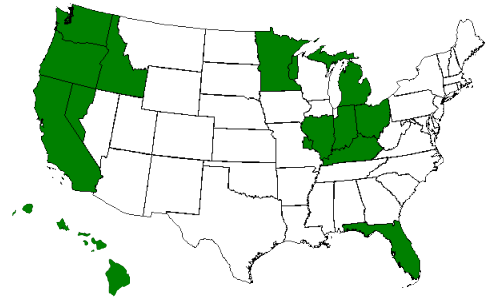

Wright Commercial Mower Clearance Sale

NOTICE: These units are only available for sale through Wright dealers within PACE's distribution territory: Michigan, Kentucky, Florida, Minnesota, Idaho, Washington, Oregon, California, Hawaii, Florida and parts of Indiana, Illinois, Missouri, Wisconsin and Nevada (see map). Dealer determines the actual sale price. Prices shown do not include tax, freight or other possible costs. These units may not qualify for any Bid, Fleet, or other discount, rebate or trade-in program. No other discounts apply. This offer is limited to quantities currently in stock. This price list supersedes all previous price lists and is updated monthly. Every effort has been made to ensure the accuracy of this clearance sheet, but information is not guaranteed. For further details or to purchase a mower, call PACE for a dealer near you or use our on-line dealer locator at www.pacelink.com.